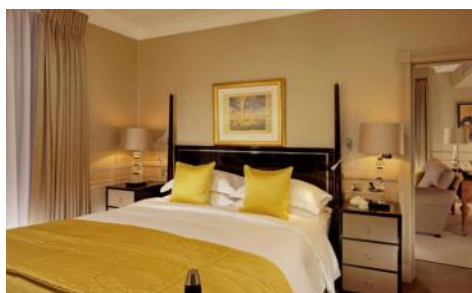

HOTEL AND CLUB
ST. JAMES'S
LONDON

Terrace Suite at the St. James's Hotel and Club

- 1 Living room
- 1 Bedroom and Bathroom
- Private Terrace
- 57 sqm of private space
- Panoramic view
- In-room spa and beauty treatment
- **Free local calls**
- Michelin-starred Restaurant
- Dedicated Kids Concierge