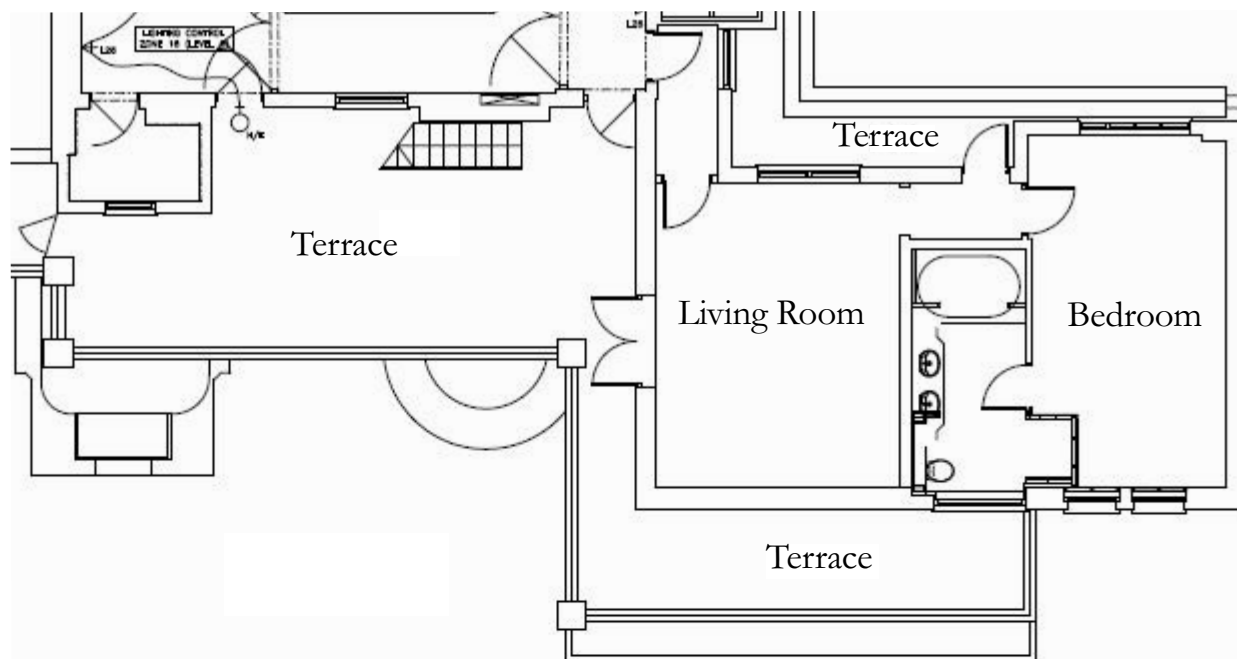

HOTEL AND CLUB
ST. JAMES'S
LONDON

Terrace Suite at the St. James's Hotel and Club

- 1 Living room
- 1 Bedroom and Bathroom
- Private Terrace
- 57 sqm of private space
- Panoramic view
- In-room spa and beauty treatment
- **Free local calls**
- Michelin-starred Restaurant
- Dedicated Kids Concierge